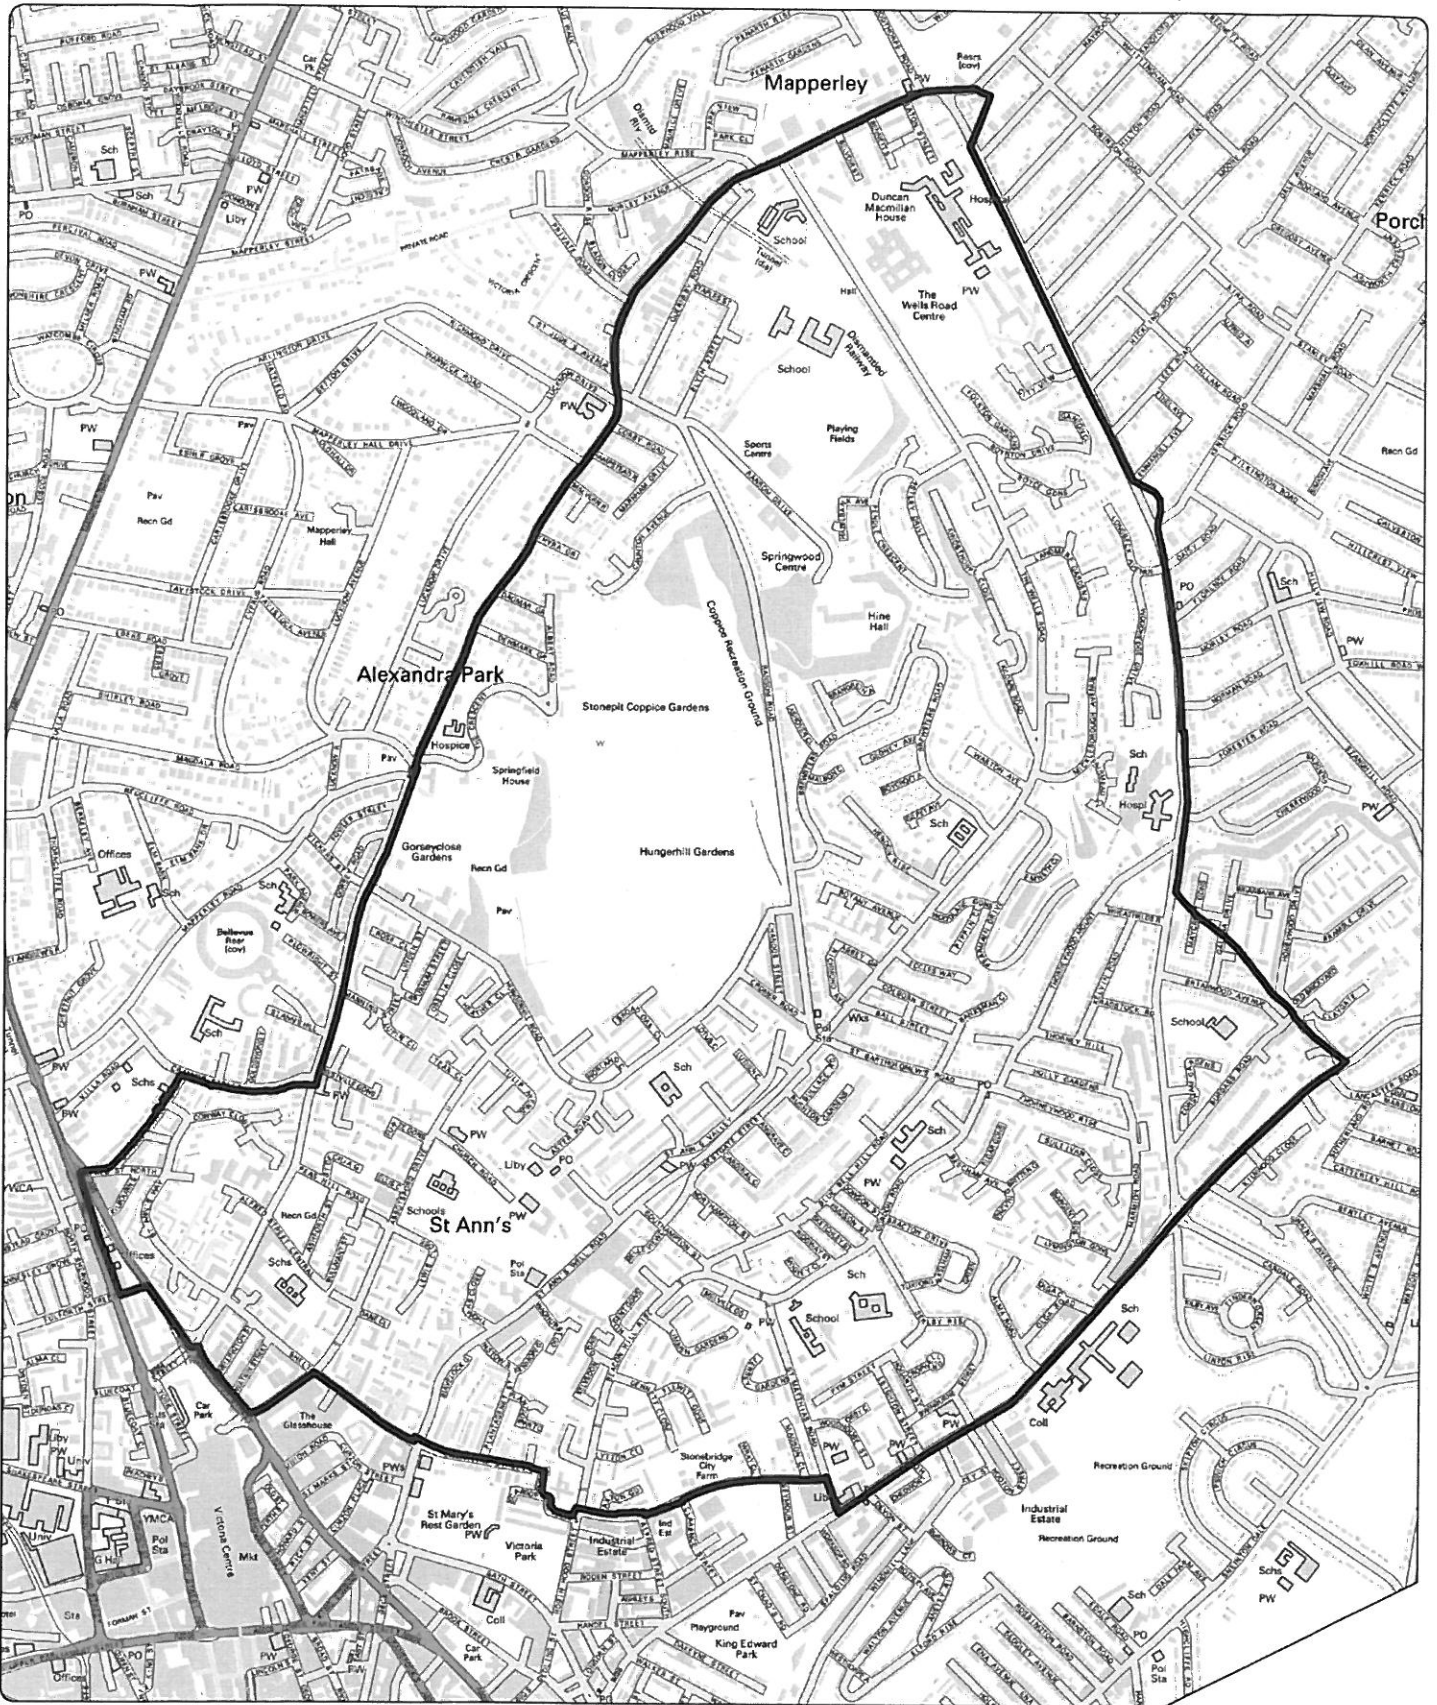

# Proposed DPPO Extension St Ann's

## Key

 Proposed DPPO Boundary Extension: St Ann's

0 45 90 180 270 360  
Meters

**Nottingham**  
**City Council**